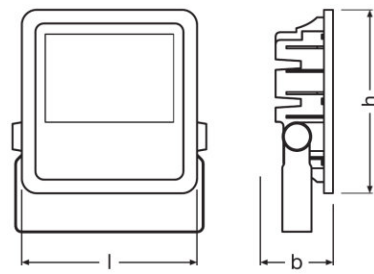

FLOODLIGHT LED 10 W 3000 K WT,
FLOODLIGHT LED 10 W 4000 K WT

FLOODLIGHT LED 20 W 3000 K WT

FLOODLIGHT LED 20 W 3000 K BK,
FLOODLIGHT LED 20 W 4000 K BK

FLOODLIGHT LED 50 W 3000 K WT