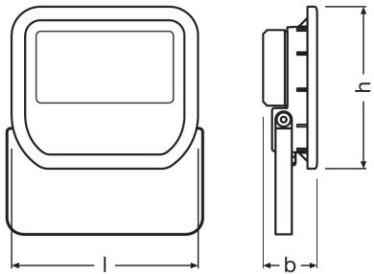

FLOODLIGHT LED 10 W 3000 K WT,
FLOODLIGHT LED 10 W 4000 K WT

FLOODLIGHT LED 20 W 3000 K WT

FLOODLIGHT LED 20 W 3000 K BK,
FLOODLIGHT LED 20 W 4000 K BK

FLOODLIGHT LED 50 W 3000 K WT