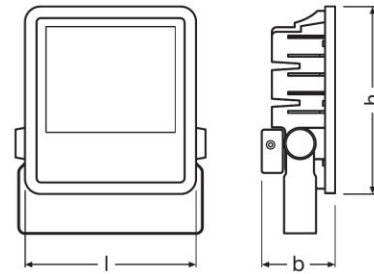

FLOODLIGHT LED 10 W 3000 K WT,
FLOODLIGHT LED 10 W 4000 K WT

FLOODLIGHT LED 20 W 3000 K WT

FLOODLIGHT LED 20 W 3000 K BK,
FLOODLIGHT LED 20 W 4000 K BK

FLOODLIGHT LED 50 W 3000 K WT