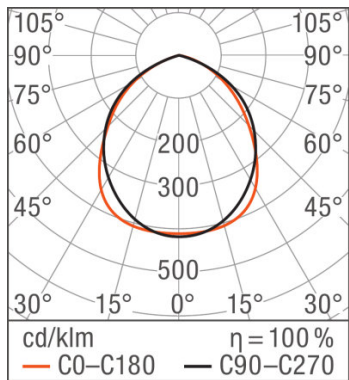

FLOODLIGHT LED 100 W 4000 K BK