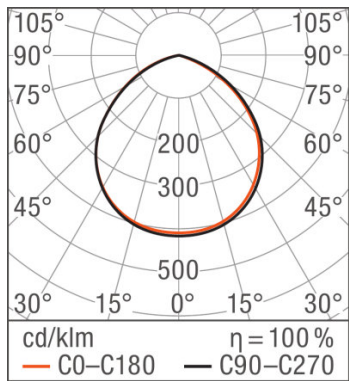

FLOODLIGHT LED 50 W 3000 K BK,
FLOODLIGHT LED 50 W 4000 K BK

FLOODLIGHT LED 20 W 3000 K WT