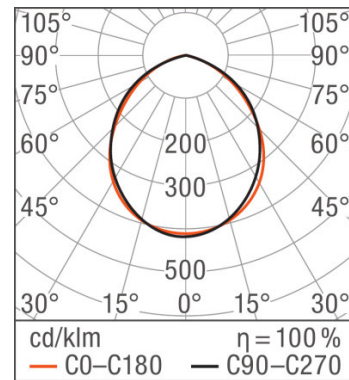

FLOODLIGHT LED 200 W 4000 K BK

APPLICATION ADVICE

For more detailed application information and graphics please see product datasheet.