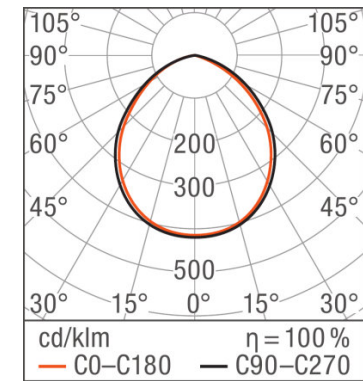

FLOODLIGHT LED 200 W 4000 K BK,
FLOODLIGHT LED 200 W 6500 K BK

FLOODLIGHT LED 50 W 3000 K BK