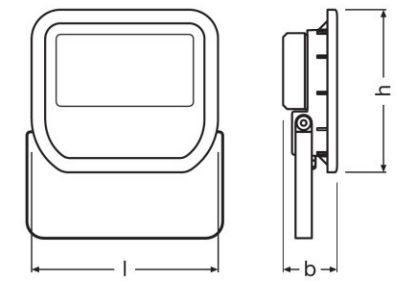

FLOODLIGHT LED 50 W 3000 K WT