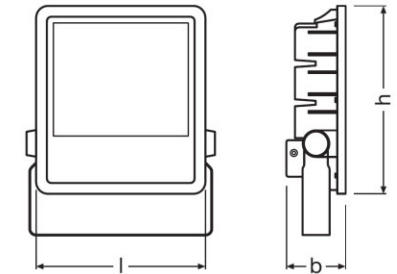

FLOODLIGHT LED 10 W 3000 K WT,
FLOODLIGHT LED 10 W 4000 K WT

FLOODLIGHT LED 20 W 3000 K WT

FLOODLIGHT LED 20 W 3000 K BK,
FLOODLIGHT LED 20 W 4000 K BK

FLOODLIGHT LED 50 W 3000 K WT