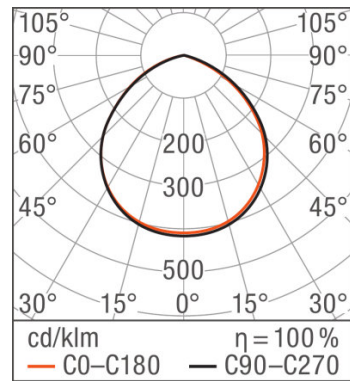

FLOODLIGHT LED 100 W 4000 K BK,
FLOODLIGHT LED 100 W 6500 K BK

FLOODLIGHT LED 20 W 3000 K BK