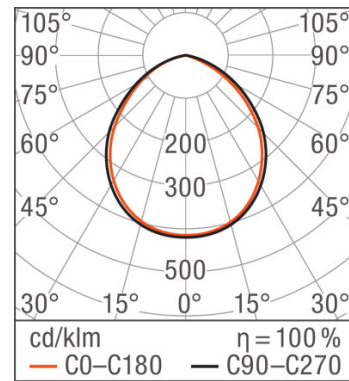

FLOODLIGHT LED 150 W 4000 K BK,
FLOODLIGHT LED 150 W 6500 K BK

FLOODLIGHT LED 50 W 3000 K WT