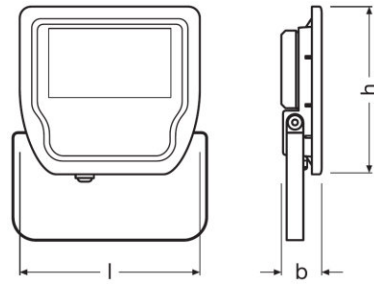

FLOODLIGHT LED 20 W 3000 K WT