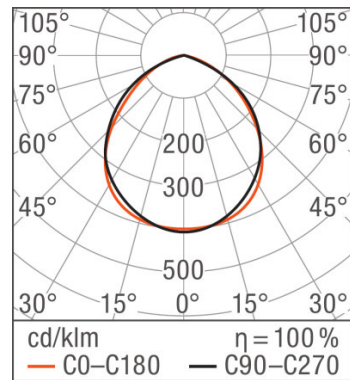

FLOODLIGHT LED 150 W 4000 K BK