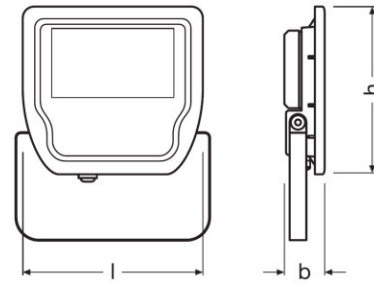

FLOODLIGHT LED 20 W 3000 K BK,
FLOODLIGHT LED 20 W 4000 K BK